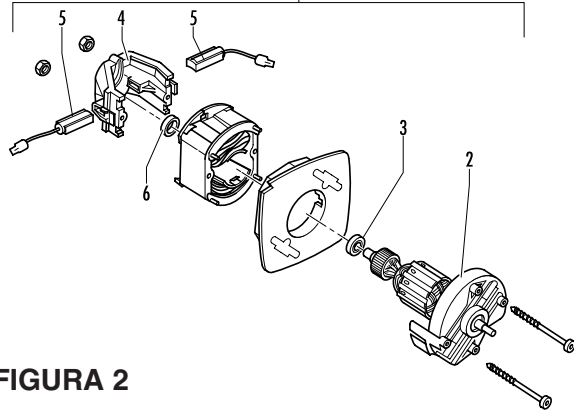

brand	PARTNER

date	SEPT/03	SHEET 1/2

Model	Prefix
P1640 + EXTRA CHAIN	01

Product number
953900378

FIGURA 2